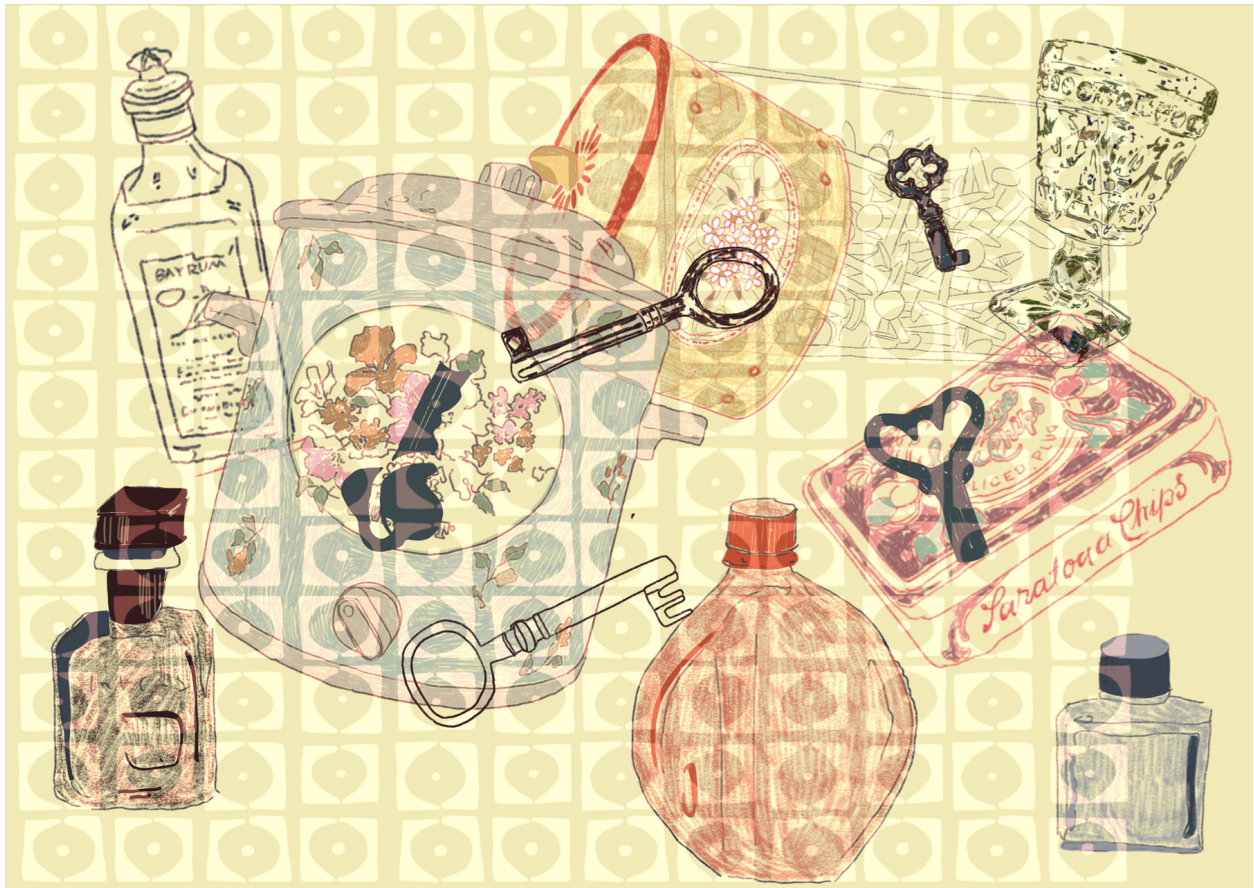

ROSEMAIRI HAMILL

Clutter #1 2022

Digital print on foam core 30" x 40"

Clutter #2 2022

Digital print on foam core 30" x 40"