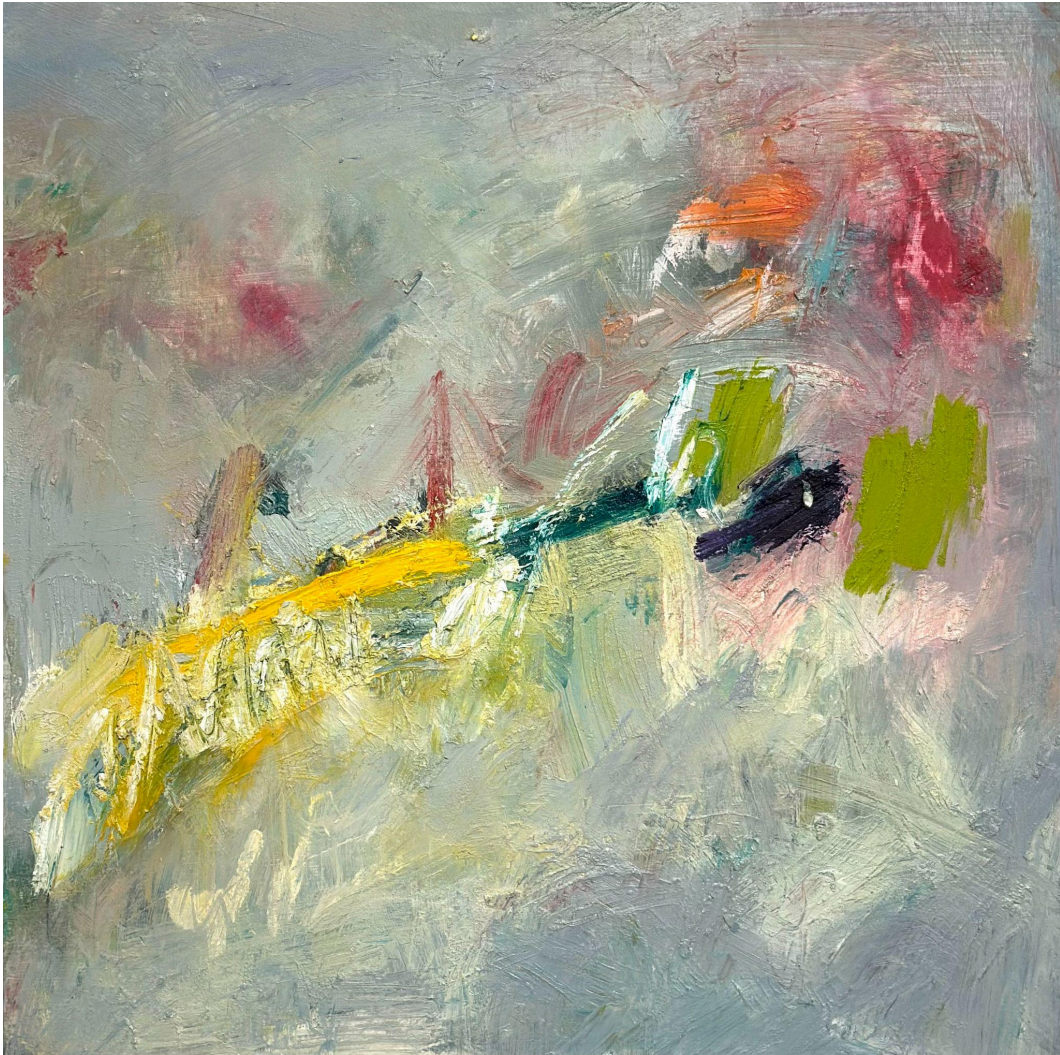

Don Peterson

SPRING WALK

Oil stick on panel

12" x 12"

POPHAM NIGHTS #1

Acrylic on canvas

8" x 10"

POPHAM NIGHTS #2

Acrylic on canvas

8" x 10"