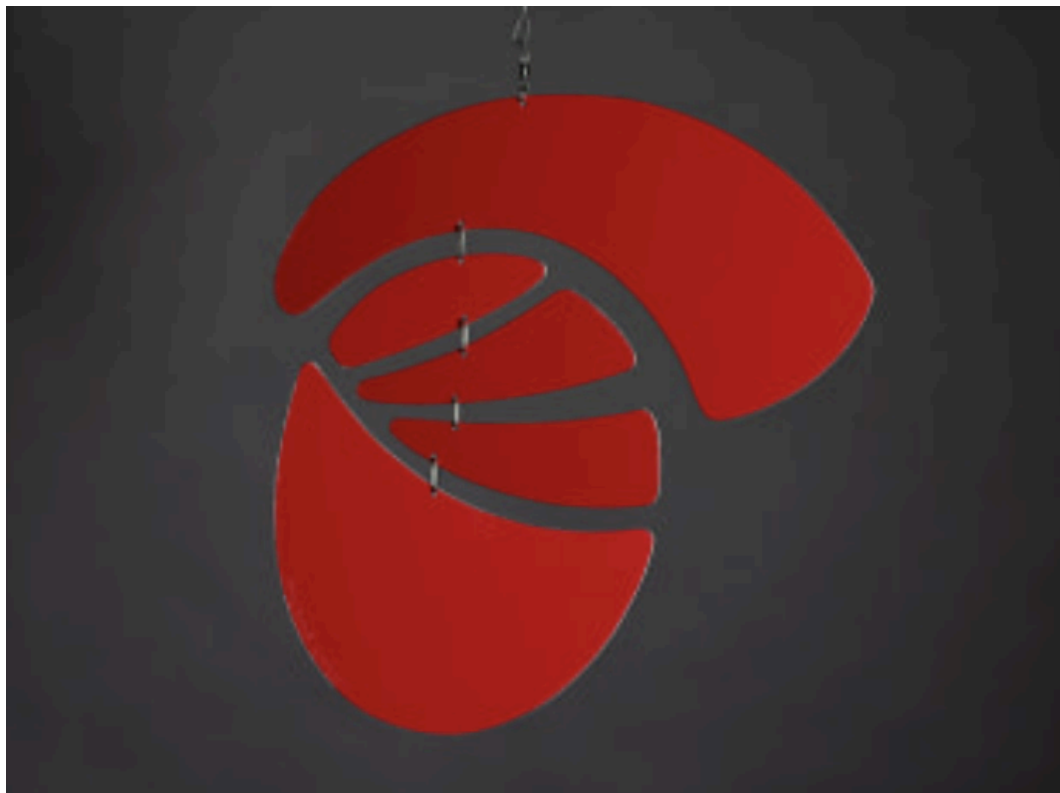

# Antje Roitzsch

COMING HOME #6  
Aluminum red/white  
11" x 11" x 11"

COMING HOME #9  
Aluminum orange/white  
11" x 11" x 11"

GENTLE WAVE, SMALL #2  
Aluminum powder coated - midnight blue  
6 ½" x 14" x 14"

GENTLE WAVE, SMALL #3  
Aluminum powder coated, turquoise  
6 ½" x 14" x 14"

TAKING FLIGHT, SMALL #3  
Aluminum powder coated - Ford blue  
7" x 14" x 14"

TAKING FLIGHT, SMALL #4  
Aluminum powder coated, purple wave  
7" x 14" x 14"