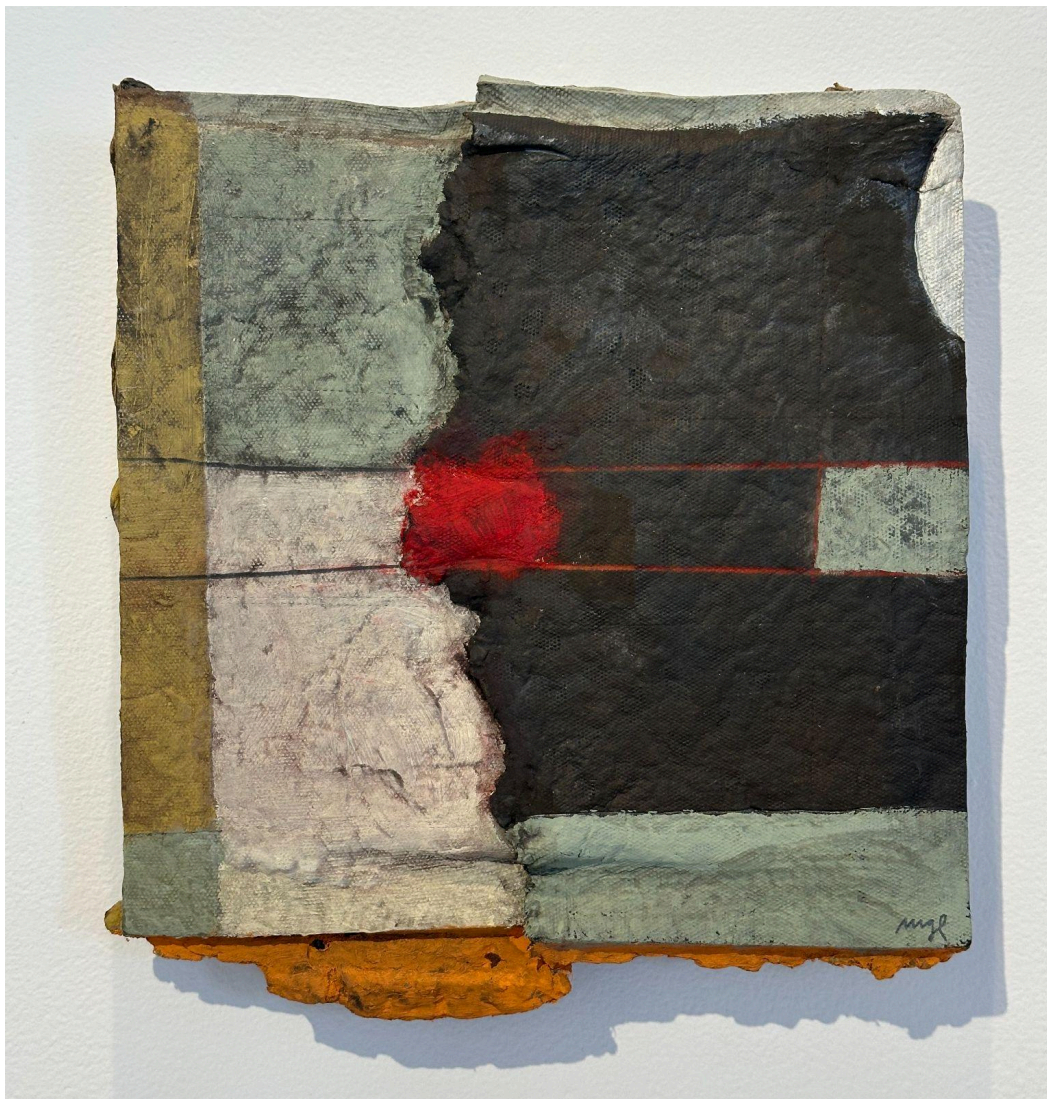

Mark Little

CLASP

Acrylic on industrial paper pulp

10" x 10"

FLEUR #14
Industrial paper and gouache
8" x 16"

FLEUR #15
Industrial paper and gouache
10" x 17"

THE BAD HOUSE

Acrylic and canvas on board

14" x 12"

ARCHWAY TO HEAVEN
Acrylic and canvas on board
9" x 8"