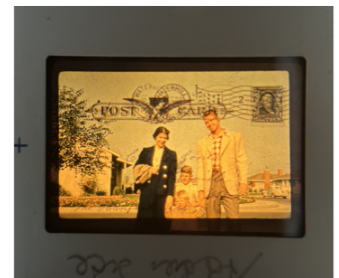

IAN TRASK

FEMININE WILES

Dye sublimation print on aluminum 24" x 16"

CREAMA LISA

Dye sublimation print on aluminum 18" x 12"

MT. SHOOTMORE

Dye sublimation print on aluminum

GENDER SPECTRUM

Dye sublimation print on aluminum 24" x 16"

SLIDE VIEWERS

DESERT SOLITAIRE

SLEEP IT OFF

WEE TITANS

INNER FIRE

PARLEY

POSTCARD FROM SUBURBIA