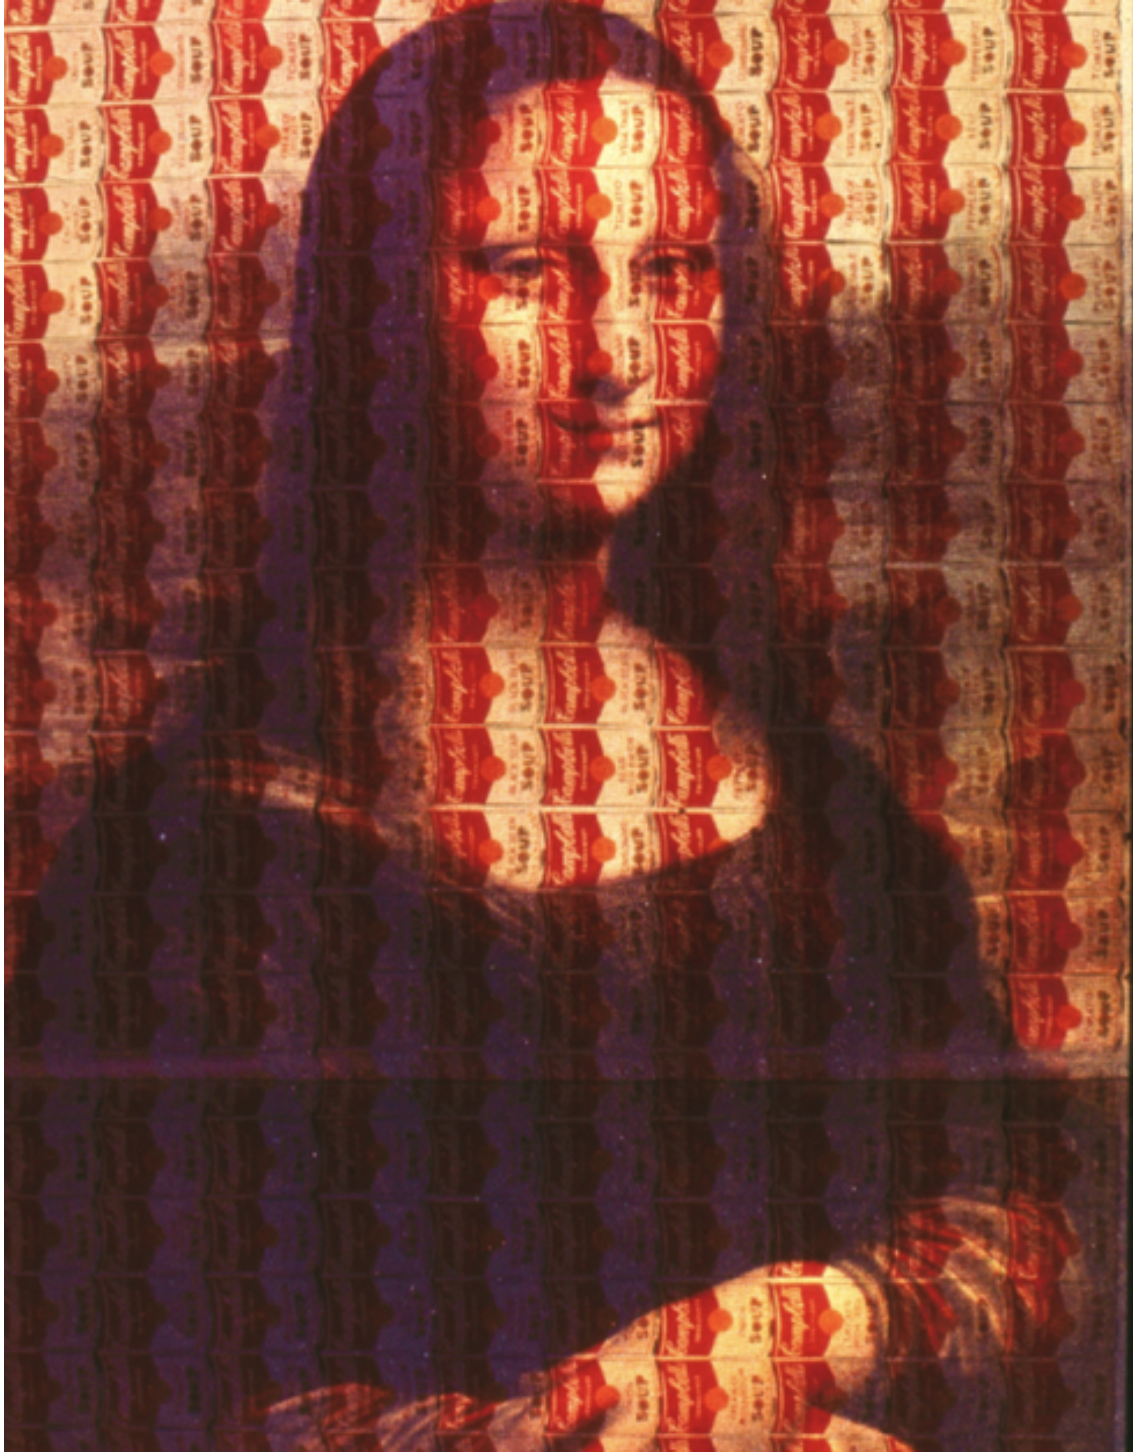

IAN TRASK

FEMININE WILES

Dye sublimation print on aluminum 24" x 16"

CREAMA LISA

Dye sublimation print on aluminum 18" x 12"

MT. SHOOTMORE

Dye sublimation print on aluminum

GENDER SPECTRUM

Dye sublimation print on aluminum 24" x 16"

SLIDE VIEWERS

DESERT SOLITAIRE

SLEEP IT OFF

WEE TITANS

INNER FIRE

PARLEY

POSTCARD FROM SUBURBIA