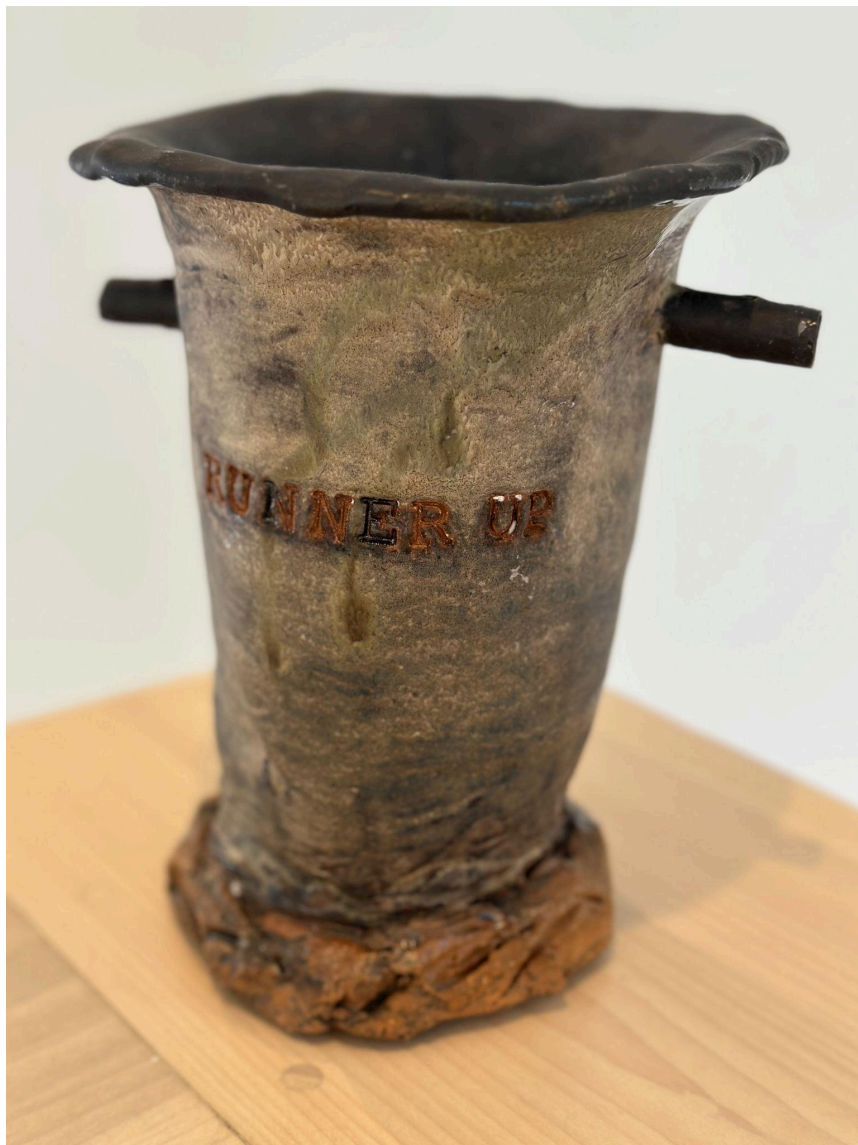

Kingsley Parker

RUNNER UP

Ceramic

9" x 10" x 10"

CRITTER

Ceramic

10 ½" x 8 ¾" x 12"

FOX

Ceramic

7" x 12 1/2" x 8 1/2"

GRACEFULLY AGING

Mixed media

13" x 7 1/4" x 3"