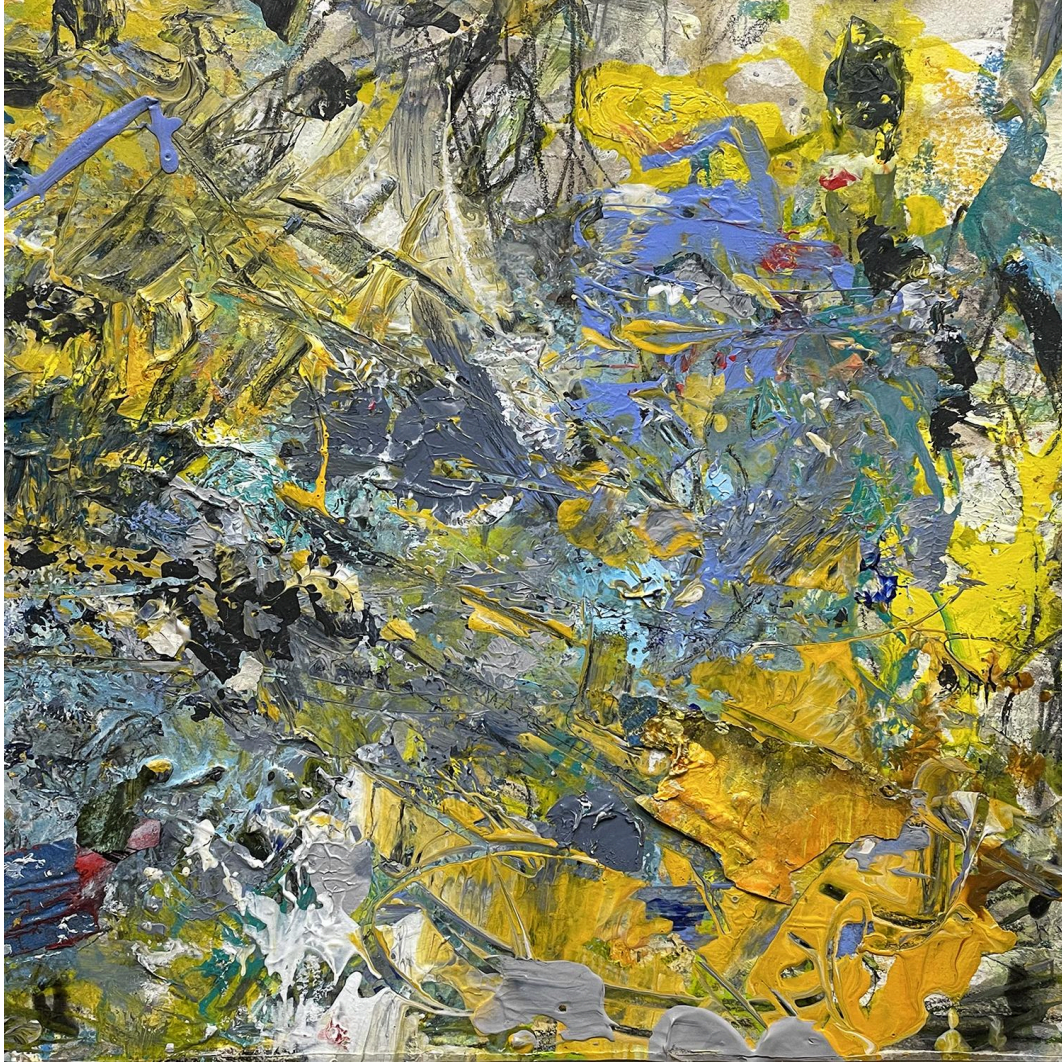

# Kathryn Shagas

OUT OF THE FOG 2024

Acrylic on cradled board

10" x 10" x 7/8"

SHADOW DANCE 2024

Monotype, acrylic, drawing media on cradled board

10" x 10" x 7/8"

ALL TOGETHER NOW 2024  
Mixed media on cradled board  
10" x 10" x 1"

WALKING BLUES 2024  
Mixed media on cradled board  
10" x 10" x 1"

MORNING, MORNING 2024

Acrylic, and drawing media on cradled board

10" x 10" x 7/8"

KNIGHTS POND 2024  
Mixed media on cradled board  
10" x 10" x 1"